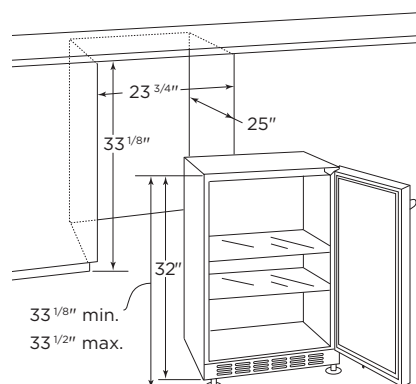

CLEARANCE

OUTDOOR REFRIGERATOR

ICE MACHINE

PROFESSIONAL GRILLS + PROSEAR™ POD

MODEL	A	B	C	D	E	F	G	H
L27	-	26	22	-	-	-	-	-
L30	-	29	24 ^{1/2}	-	-	-	-	-
L36	-	35	22	-	-	-	-	-
L42	-	41	24 ^{1/2}	-	-	-	-	-
L54	-	53	24 ^{1/2}	-	-	-	-	-
L30PSP	-	29	24 ^{1/2}	-	-	-	-	-