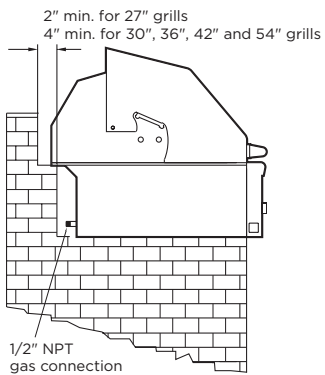

CLEARANCE

OUTDOOR REFRIGERATOR

ICE MACHINE

PROFESSIONAL GRILLS + PROSEAR™ POD

MODEL	A	B	C	D	E	F	G	H
L27	-	26	22	-	-	-	-	-
L30	-	29	24 ^{1/2}	-	-	-	-	-
L36	-	35	22	-	-	-	-	-
L42	-	41	24 ^{1/2}	-	-	-	-	-
L54	-	53	24 ^{1/2}	-	-	-	-	-
L30PSP	-	29	24 ^{1/2}	-	-	-	-	-