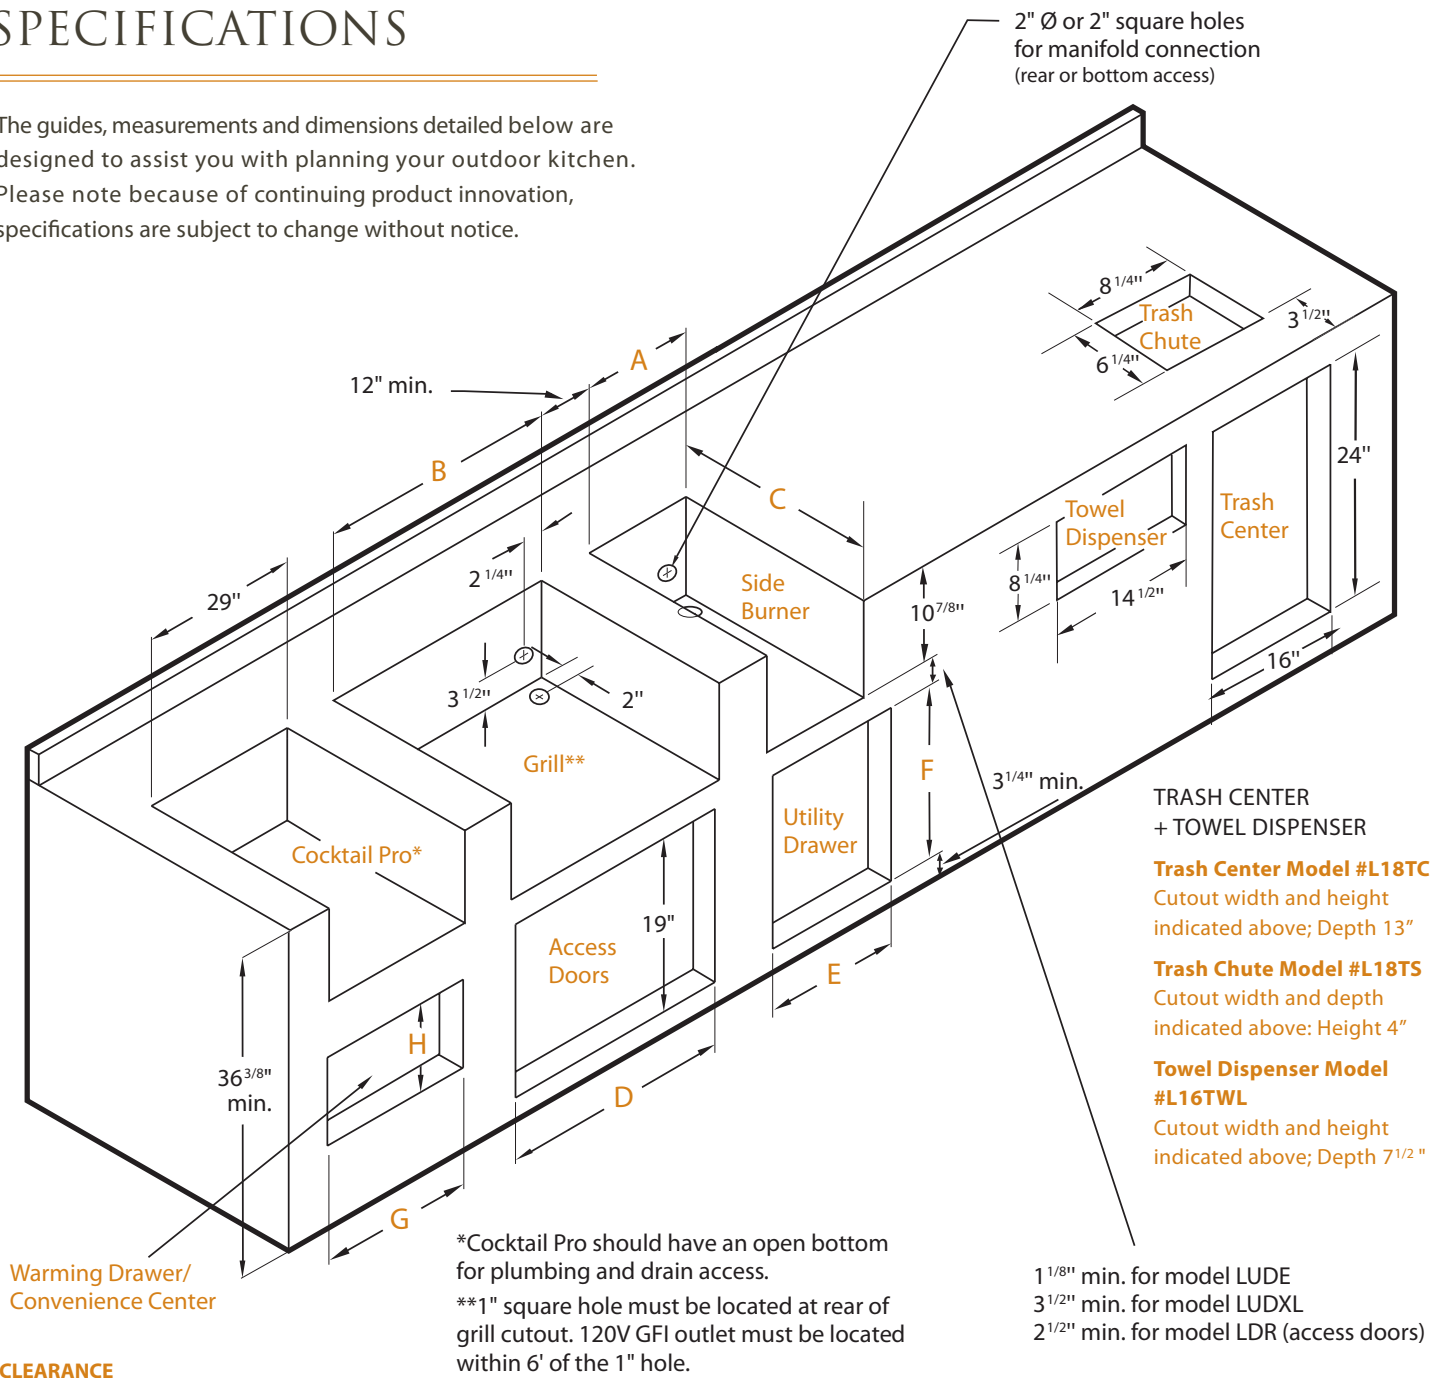

SPECIFICATIONS

The guides, measurements and dimensions detailed below are designed to assist you with planning your outdoor kitchen. Please note because of continuing product innovation, specifications are subject to change without notice.

CLEARANCE

OUTDOOR REFRIGERATOR

ICE MACHINE

PROFESSIONAL GRILLS + PROSEAR™ POD

MODEL	A	B	C	D	E	F	G	H
L27	-	26	22	-	-	-	-	-
L30	-	29	24 ^{1/2}	-	-	-	-	-
L36	-	35	22	-	-	-	-	-
L42	-	41	24 ^{1/2}	-	-	-	-	-
L54	-	53	24 ^{1/2}	-	-	-	-	-
L30PSP	-	29	24 ^{1/2}	-	-	-	-	-

COMPLEMENTARY PRODUCTS

MODEL	A	B	C	D	E	F	G	H
-------	---	---	---	---	---	---	---	---

ACCESS DOORS

LDR21-1	-	-	-	19 ^{1/4}	-	-	-	-
LDR27-1	-	-	-	25 ^{1/4}	-	-	-	-
LDR30-1	-	-	-	28 ^{1/4}	-	-	-	-
LDR36-2	-	-	-	34 ^{1/4}	-	-	-	-
LDR42-1	-	-	-	40 ^{1/4}	-	-	-	-