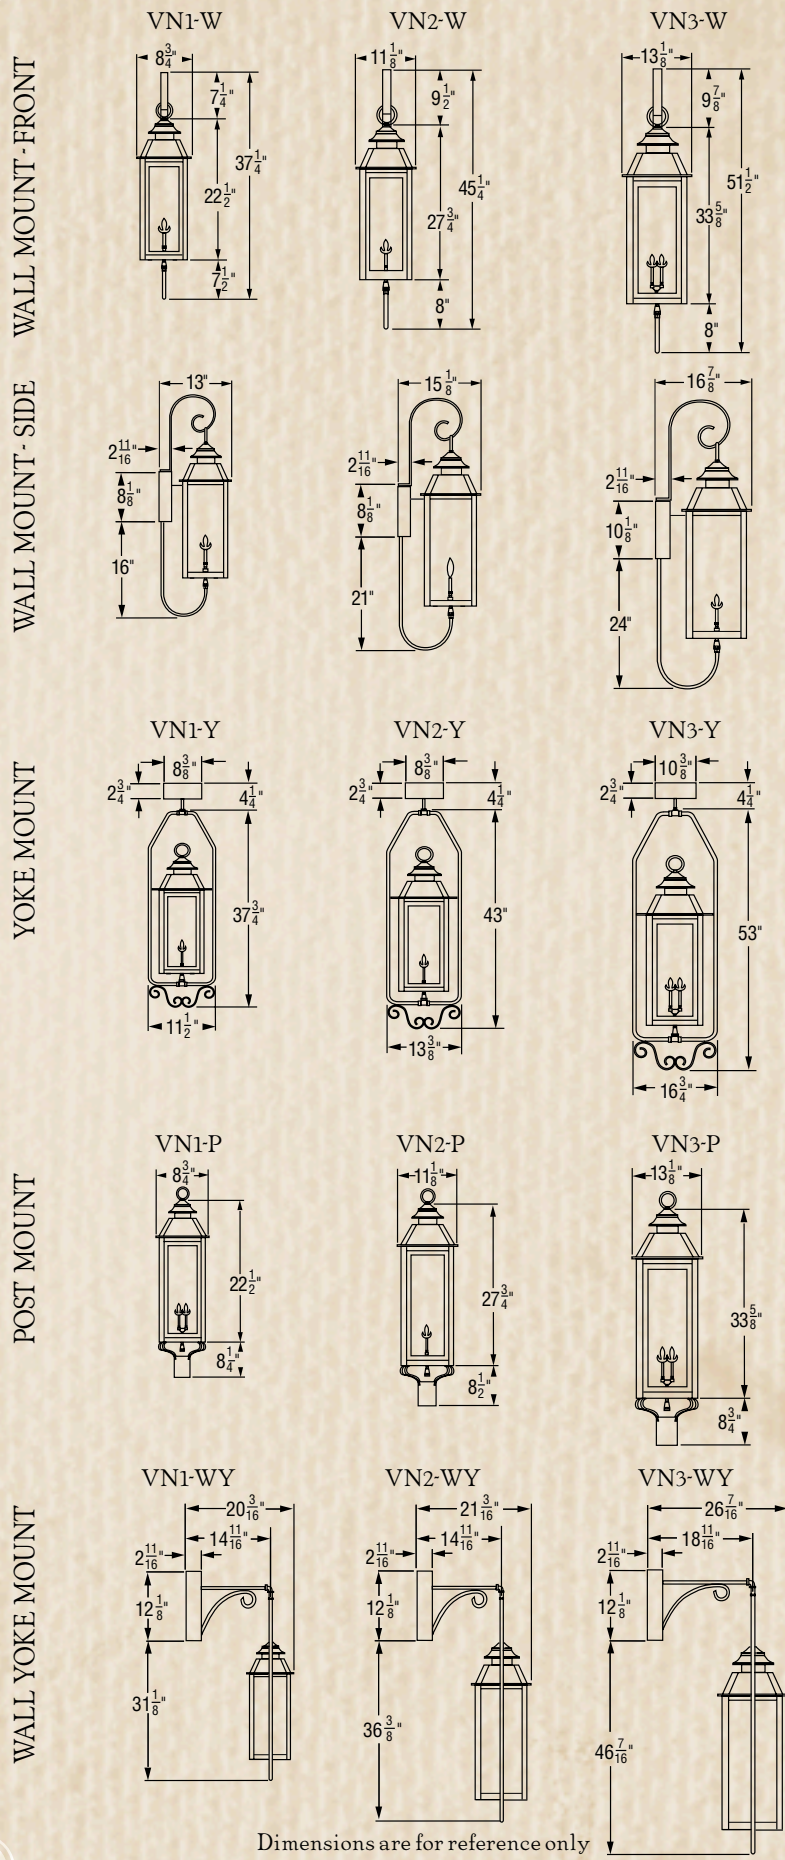

VULCAN

LEGENDARY LIGHTING®

1016 NORTH FLOWOOD DRIVE
 FLOWOOD, MS 39232
 1-800-350-5361 FAX 601-932-0232
 www.legendarylighing.com

Dimensions are for reference only