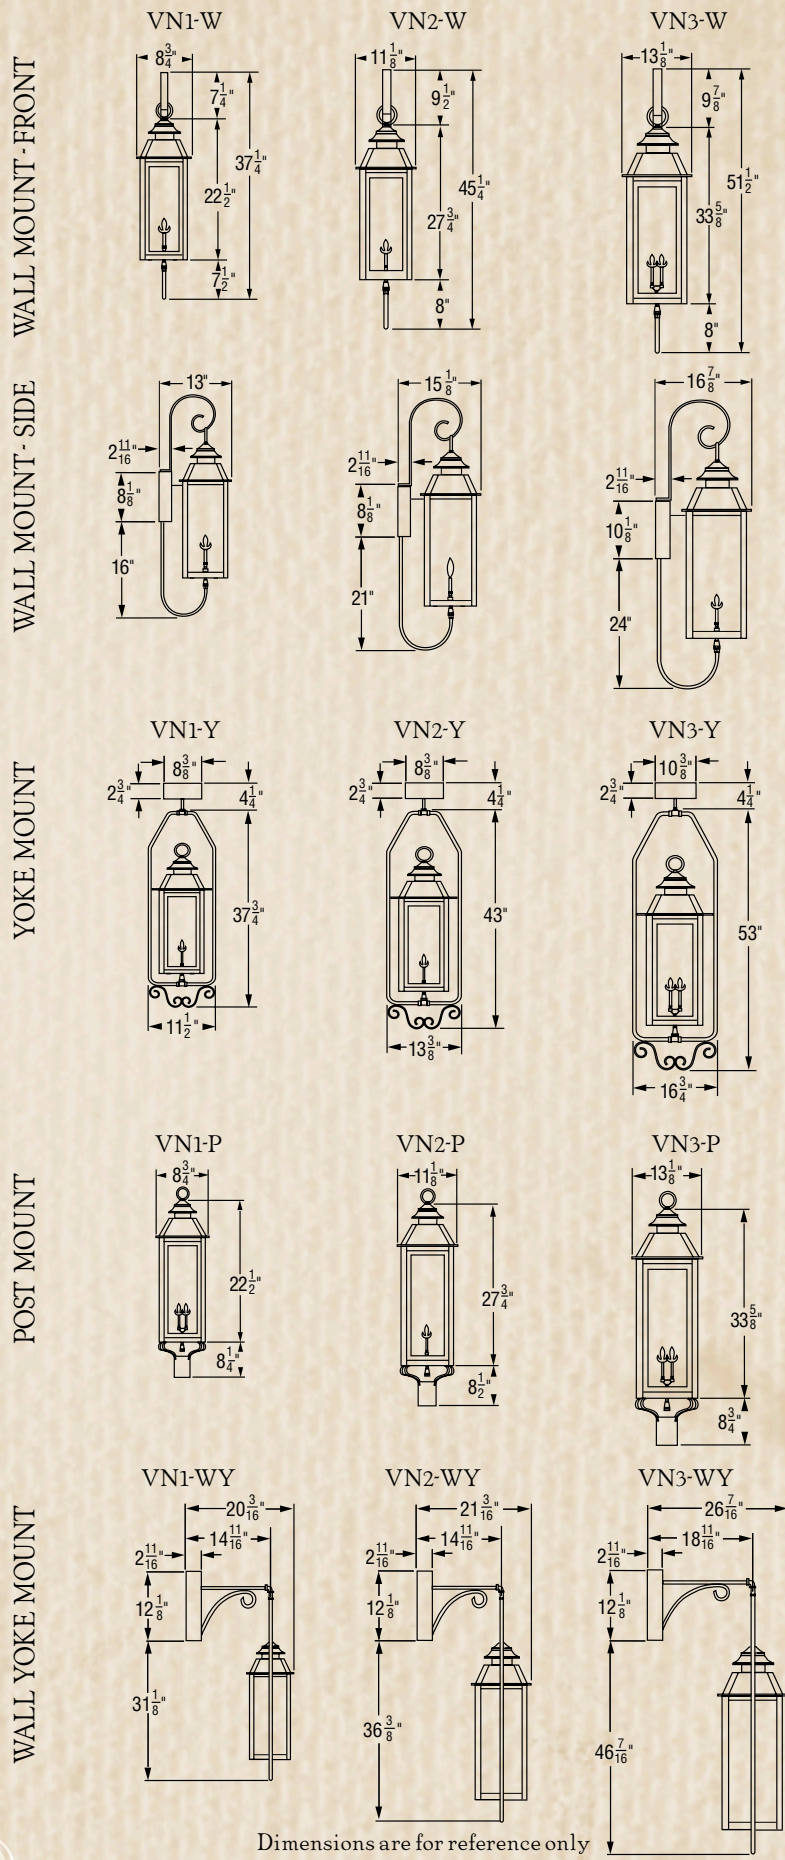

# VULCAN

**LEGENDARY  
LIGHTING®**

1016 NORTH FLOWOOD DRIVE  
FLOWOOD, MS 39232

1-800-350-5361 FAX 601-932-0232

[www.legendarylighing.com](http://www.legendarylighing.com)

Dimensions are for reference only