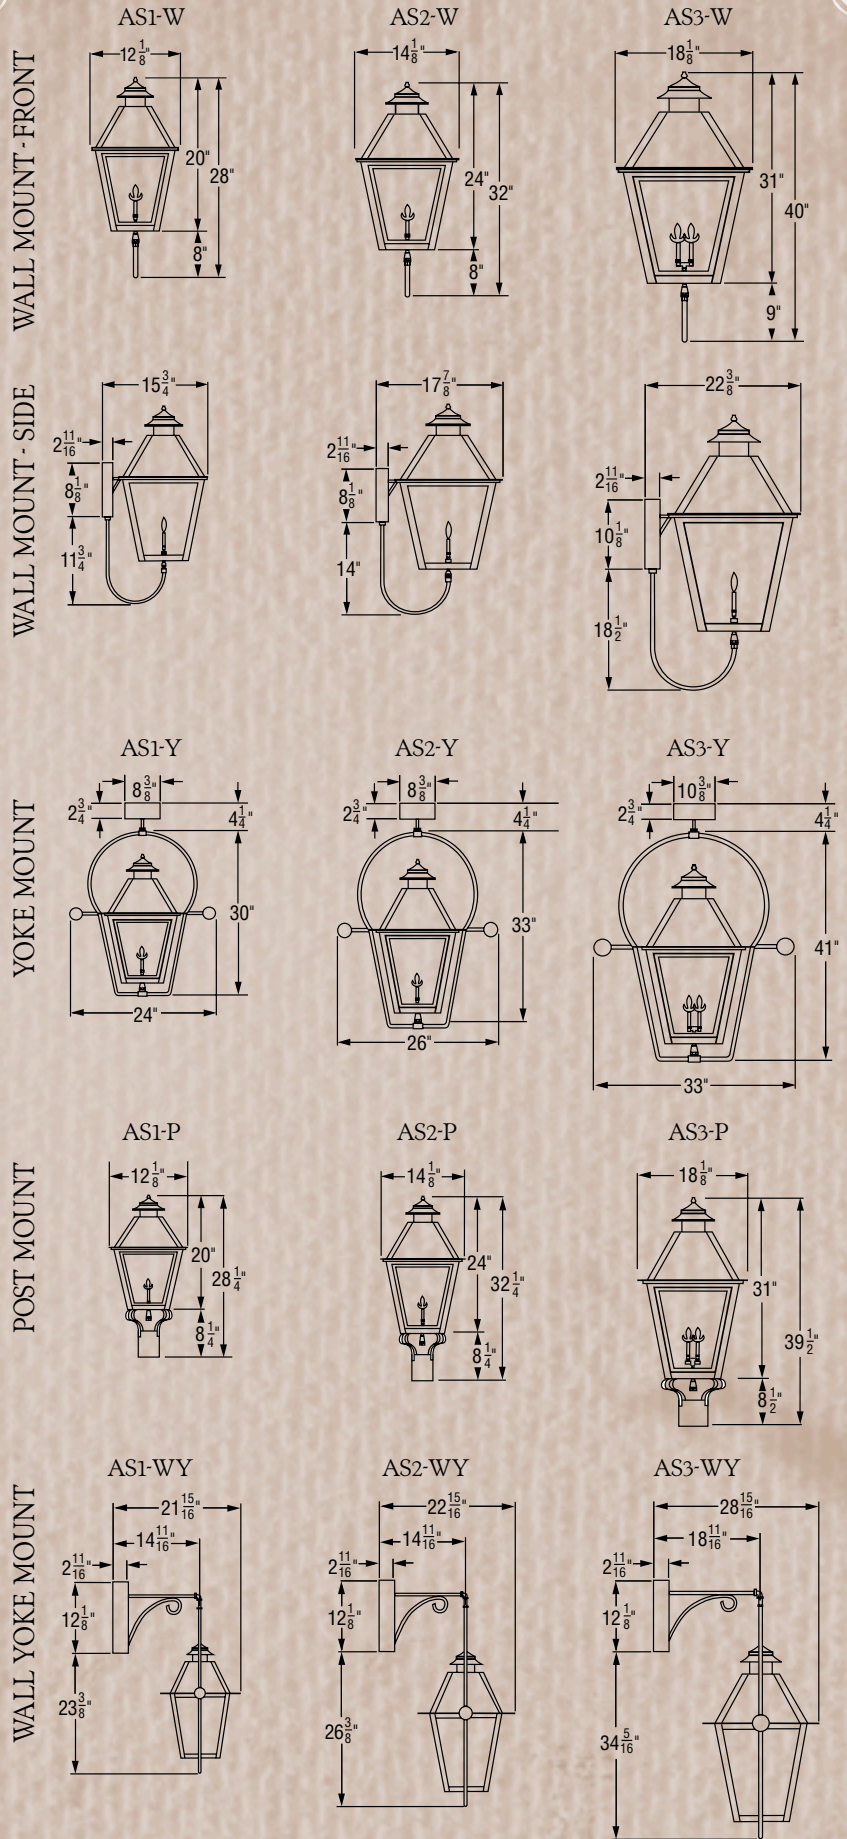

ATLAS

LEGENDARY
LIGHTING®

1016 NORTH FLOWOOD DRIVE
FLOWOOD, MS 39232
1-800-350-5361 FAX 601-932-0232
www.legendarylighing.com

Dimensions are for reference only