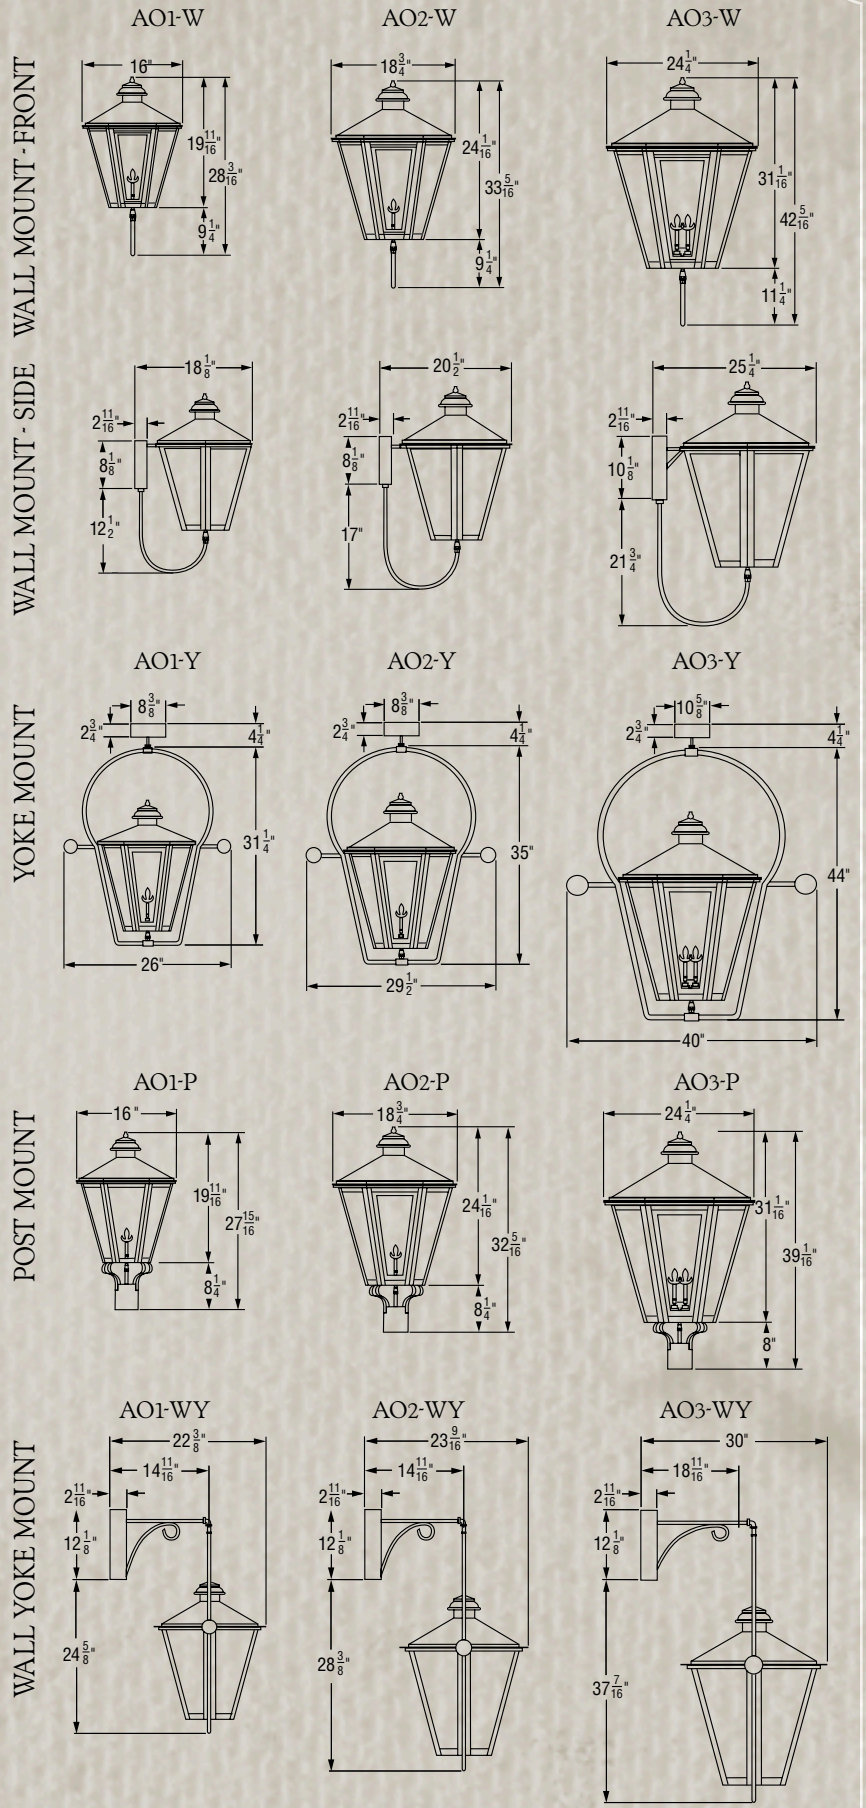

# ARPOILLO

LEGENDARY LIGHTING®

1016 NORTH FLOWOOD DRIVE  
 FLOWOOD, MS 39232  
 1-800-350-5361 FAX 601-932-0232  
 www.legendarylighing.com

Dimensions are for reference only