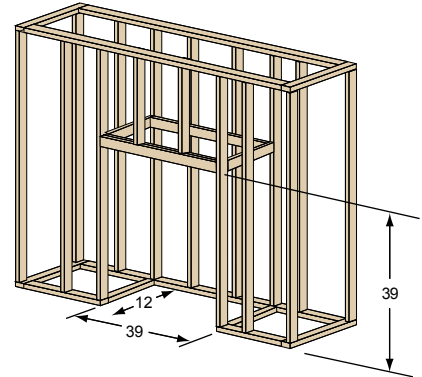

The Plug and Play simply slides in the wall alcove. There's no need to affix the unit to the wall. Just unbox, plug in and slide in.