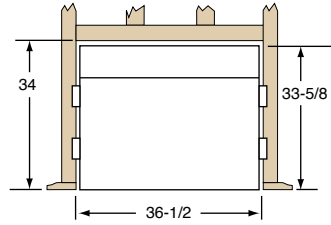

Simplifyre 35 Built-in Fireplace

Simplifyre SFE-35 Base Unit

Install the base unit permanently, just as you would any other fireplace.

- 35"W x 33-5/8"H x 12-1/2"D
- Hardwire power kit
- Viewing area: 35"W x 30-1/2"H

Corner Installation

Rough Opening Height

Additional Options:

- 6-foot power cord
- 4050-148**

Rough Opening Depth and Width

Simplifyre 35 Cabinet Styles

Mackintosh Wall Cabinet

Transitional style with simple lines. Shown with optional Mission Front.