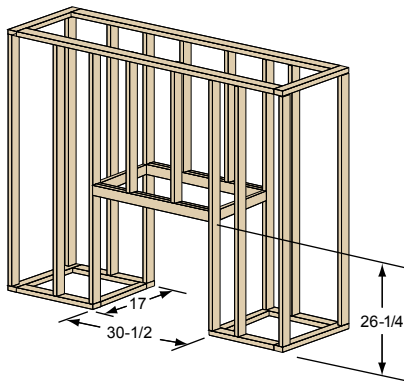

Enjoy your fireplace twice as much.

30" Simplifyre See-through Electric Fireplace

Simplifyre developed the first and only see-through fireplace to make the enjoyment of a fire twice as nice. It creates a dramatic room divider, on a full or half wall, and finishes with a custom surround that complements your décor. Then, add a television, custom bookcase, cabinet or open shelving above. Simplifyre lets your design vision come through.

1. First & only see-through electric fireplace
   - 17" wall depth and custom surround required
   - Mount at any height on the wall
   - Standard wireless On/Off control
   - Standard faux bi-fold glass doors on each side
   - Hardwire power kit
   - Base unit: 30-5/16"W x 26"H x 18"D
   - Patent pending
2. **SFE-ST**

Simplifyre See-through Builder Unit