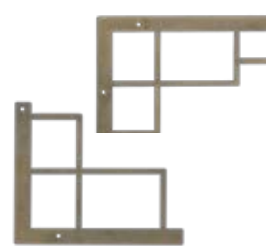

1. **Prairie Ridge**
   FSCOMP-PR-(BK, PT)

Finish Options

Availability differs according to front

Not Shown: DF-35GD-BK Glass Door

- Black enamel finish
- Tinted glass
- 4-pane with faux handles
- Non-operable