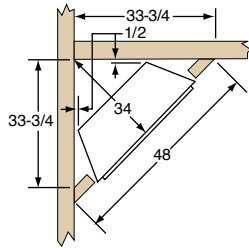

Corner Installation