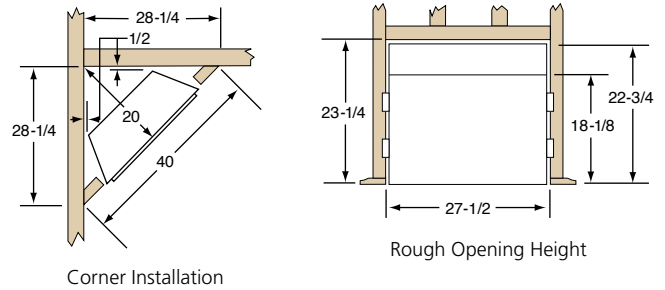

26" Simplifyre Electric Fireplace

The SFE-26 can be used in three different ways: install it at any height in a room that needs a focal point and build a custom surround; use it as an electric insert in an existing fireplace; or enjoy it in a furniture-grade cabinet. The SFE-26 is compact in size, but has a large viewing area so you get 30-50% more fireplace for your money.

- Small footprint
- Large viewing area
- 4,500 Btu/Hour output heater
- Standard mesh screen,
- Standard remote control
- Three decorative fronts, one optional insert front
- Standard wireless On/Off control
- Patent pending

Simplifyre 26 Built-in Fireplace and Electric Insert

Simplifyre SFE-26 Base Unit
Install the base unit permanently, just as you would any other fireplace.

- Hardwire power kit
- 26-3/4"W x 18-1/8"H x 10"D
- Viewing area: 25-5/8"W x 18-1/8"H

Additional Options:

- 6-foot power cord
2. **4050-148**

Simplifyre SFE-26 Wall Unit with Modern Front
Install the wall unit anywhere.

Plug-in Wall Cabinets with 26" Electric Fireplace

Media Storage Cabinet

Put a flat panel TV on top or hang a TV on the wall above. Open doors to view fireplace.

- High quality classic furniture
- Rich, painted black enamel finish
- May be placed on any wall space
- Fully assembled out of the box
- Shelves: 14-1/2"W x 10" deep
- 6-foot power cord
- 66"W x 32"H x 12-3/16"D

SFE-MEDIA26-BK

Macintosh Cabinet

Transitional style with simple lines

- Oak-grain finish
- May be placed on any wall space
- Fully assembled out of the box
- 6-foot power cord
- 46-1/2"W x 37-1/8"H x 14-3/8"D

SFE-MKLB26W

Cortland Cabinet

Traditionally elegant with classic style.

- Cherry wood finish
- May be placed on any wall space
- Fully assembled out of the box
- 6-foot power cord
- 47"W x 37"H x 16"D

SFE-CDLB26W

Front Options