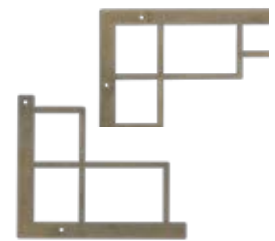

Prairie Ridge
FSCOMP-PR-(BK, PT)