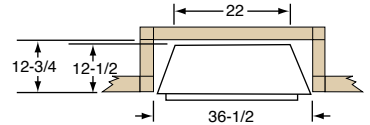

Simplifyre 35 Built-in Fireplace

Simplifyre SFE-35 Base Unit

Install the base unit permanently, just as you would any other fireplace.

- 35"W x 33-5/8"H x 12-1/2"D
- Hardwire power kit
- Viewing area: 35"W x 30-1/2"H

Corner Installation

Rough Opening Height

Additional Options:

- 6-foot power cord
- 4050-148**

Rough Opening Depth and Width

Simplifyre 35 Cabinet Styles

Mackintosh Wall Cabinet

Transitional style with simple lines. Shown with optional Mission Front.