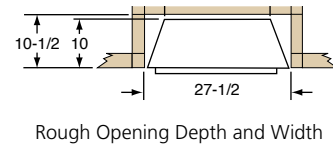

26" Simplifyre Electric Fireplace

The SFE-26 can be used in three different ways: install it at any height in a room that needs a focal point and build a custom surround; use it as an electric insert in an existing fireplace; or enjoy it in a furniture-grade cabinet. The SFE-26 is compact in size, but has a large viewing area so you get 30-50% more fireplace for your money.

- Small footprint
- Large viewing area
- 4,500 Btu/Hour output heater
- Standard mesh screen,
- Standard remote control
- Three decorative fronts, one optional insert front
- Standard wireless On/Off control
- Patent pending

Simplifyre 26 Built-in Fireplace and Electric Insert

Simplifyre SFE-26 Base Unit
Install the base unit permanently, just as you would any other fireplace.

- Hardwire power kit
- 26-3/4"W x 18-1/8"H x 10"D
- Viewing area: 25-5/8"W x 18-1/8"H

Additional Options:

- 6-foot power cord
2. **4050-148**

Simplifyre SFE-26 Wall Unit with Modern Front
Install the wall unit anywhere.

Plug-in Wall Cabinets with 26" Electric Fireplace

Media Storage Cabinet

Put a flat panel TV on top or hang a TV on the wall above. Open doors to view fireplace.

- High quality classic furniture
- Rich, painted black enamel finish
- May be placed on any wall space
- Fully assembled out of the box
- Shelves: 14-1/2"W x 10" deep
- 6-foot power cord
- 66"W x 32"H x 12-3/16"D

SFE-MEDIA26-BK

Macintosh Cabinet

Transitional style with simple lines

- Oak-grain finish
- May be placed on any wall space
- Fully assembled out of the box
- 6-foot power cord
- 46-1/2"W x 37-1/8"H x 14-3/8"D

SFE-MKLB26W

Cortland Cabinet

Traditionally elegant with classic style.

- Cherry wood finish
- May be placed on any wall space
- Fully assembled out of the box
- 6-foot power cord
- 47"W x 37"H x 16"D

SFE-CDLB26W

Front Options